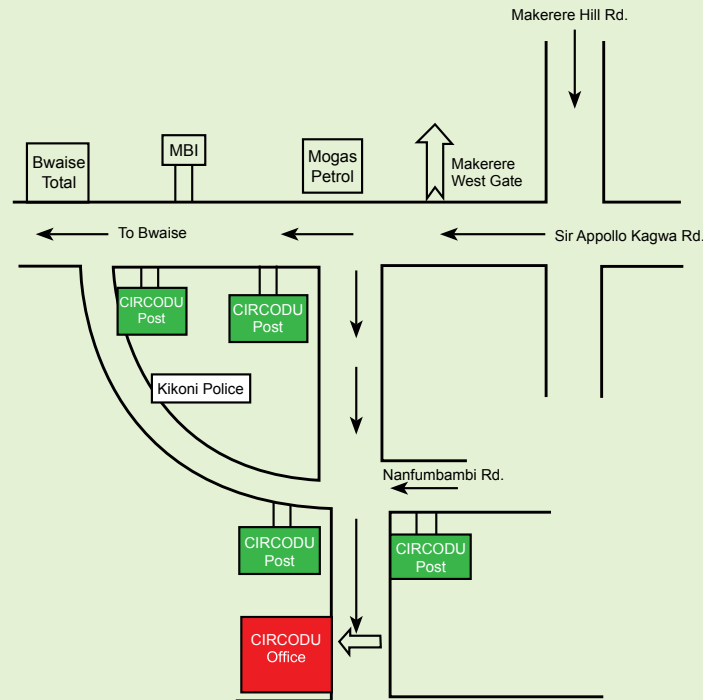

Who are CIRCODU's partners?

CIRCODU is not working in isolation but has a network of partners she works with to achieve her objectives. These include; Global Alliance for Clean Cookstoves, Berkely Air Monitoring Group, Uganda Ideal Consults Ltd, University of California at Berkeley, Centre for Research in Energy and Energy Conservation.

Which locality does CIRCODU operate from?
 CIRCODU operates internationally, and has so far worked in Uganda, Gambia and Tanzania.

DIRECTION MAP FOR CIRCODU OFFICES

Plot 395 Makerere West, Kikoni

**CENTRE FOR INTERGRATED
 RESEARCH AND
 COMMUNITY DEVELOPMENT
 UGANDA - CIRCODU**