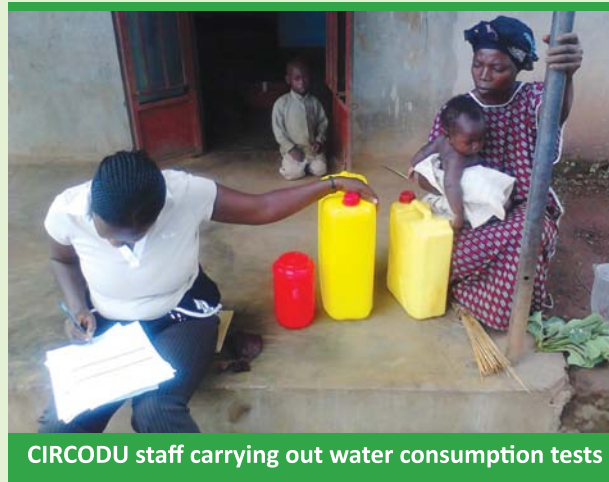

CIRCODU staff from working across the waters

What does CIRCODU do? Purpose/Areas of operation?

- Research
- Training
- Monitoring and evaluation

CIRCODU staff carrying out water consumption tests

CIRCODU staff measuring water during Water Boiling Tests