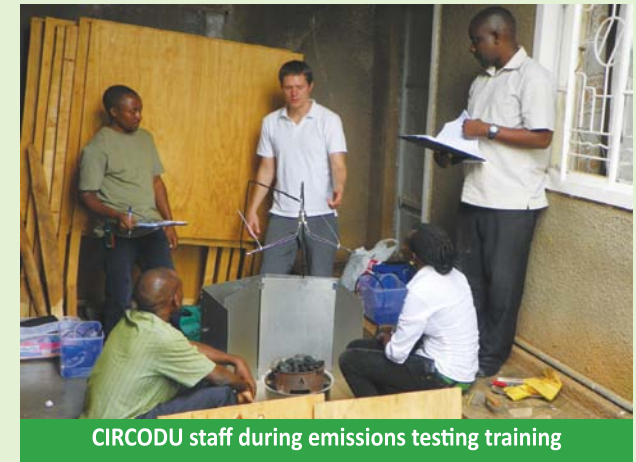

Who are CIRCODU's partners?

CIRCODU is not working in isolation but has a network of partners she works with to achieve her objectives. These include; Global Alliance for Clean Cookstoves, Berkely Air Monitoring Group, Uganda Ideal Consults Ltd, University of California at Berkeley, Centre for Research in Energy and Energy Conservation.

CIRCODU staff from working across the waters

What does CIRCODU do? Purpose/Areas of operation?

- Research
- Training
- Monitoring and evaluation

CIRCODU staff carrying out water consumption tests

CIRCODU staff measuring water during Water Boiling Tests

CIRCODU staff demonstrating solar light usage during a study in Luwero

CIRCODU staff during emissions testing training